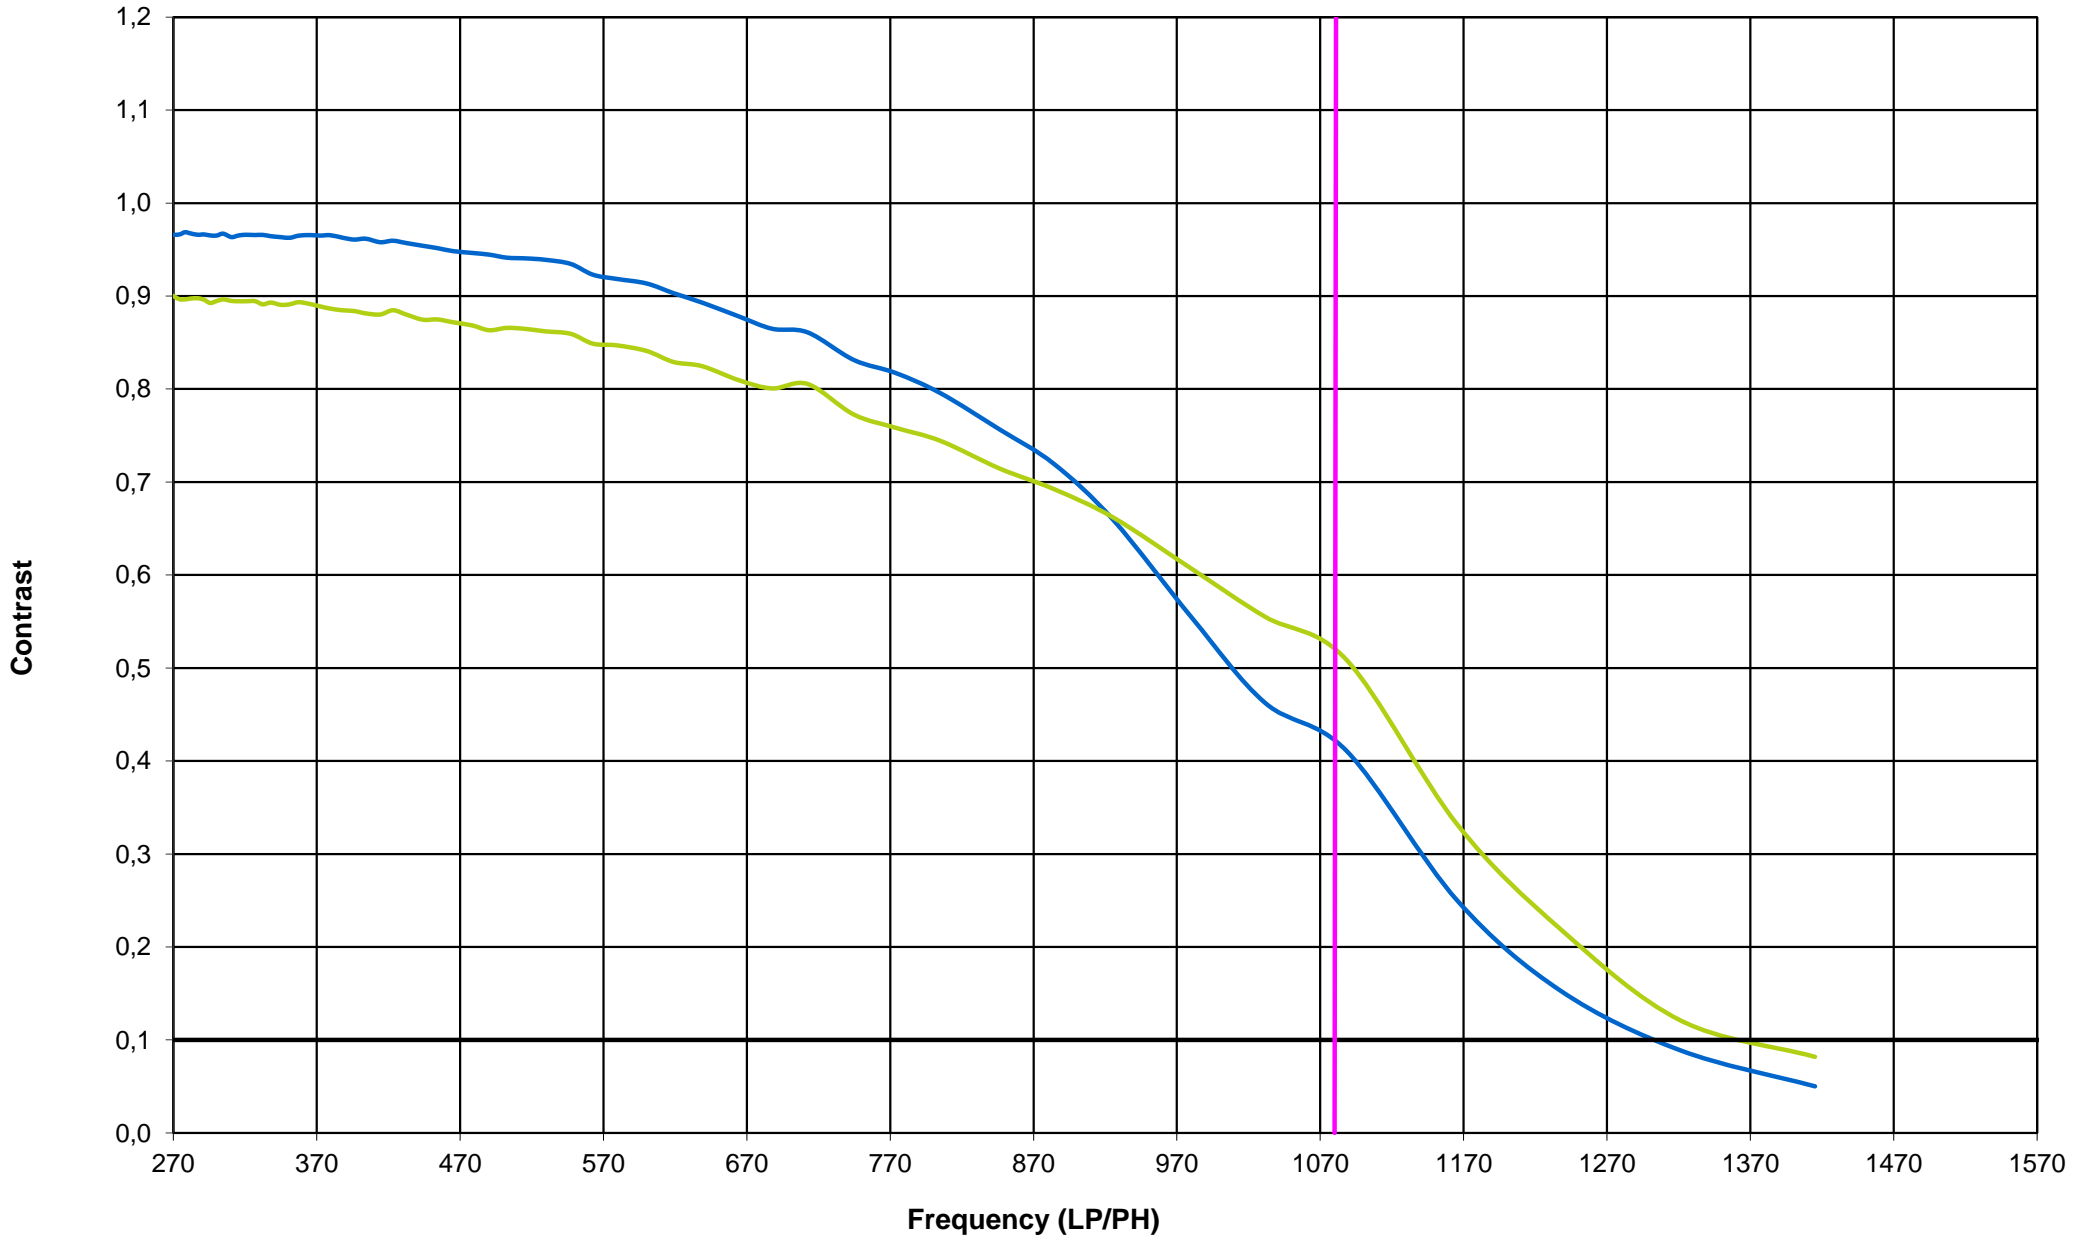

Sony Alpha 9 - Resolution - Video

— ISO low

— ISO high

— 10% contrast

— nyquist frequency