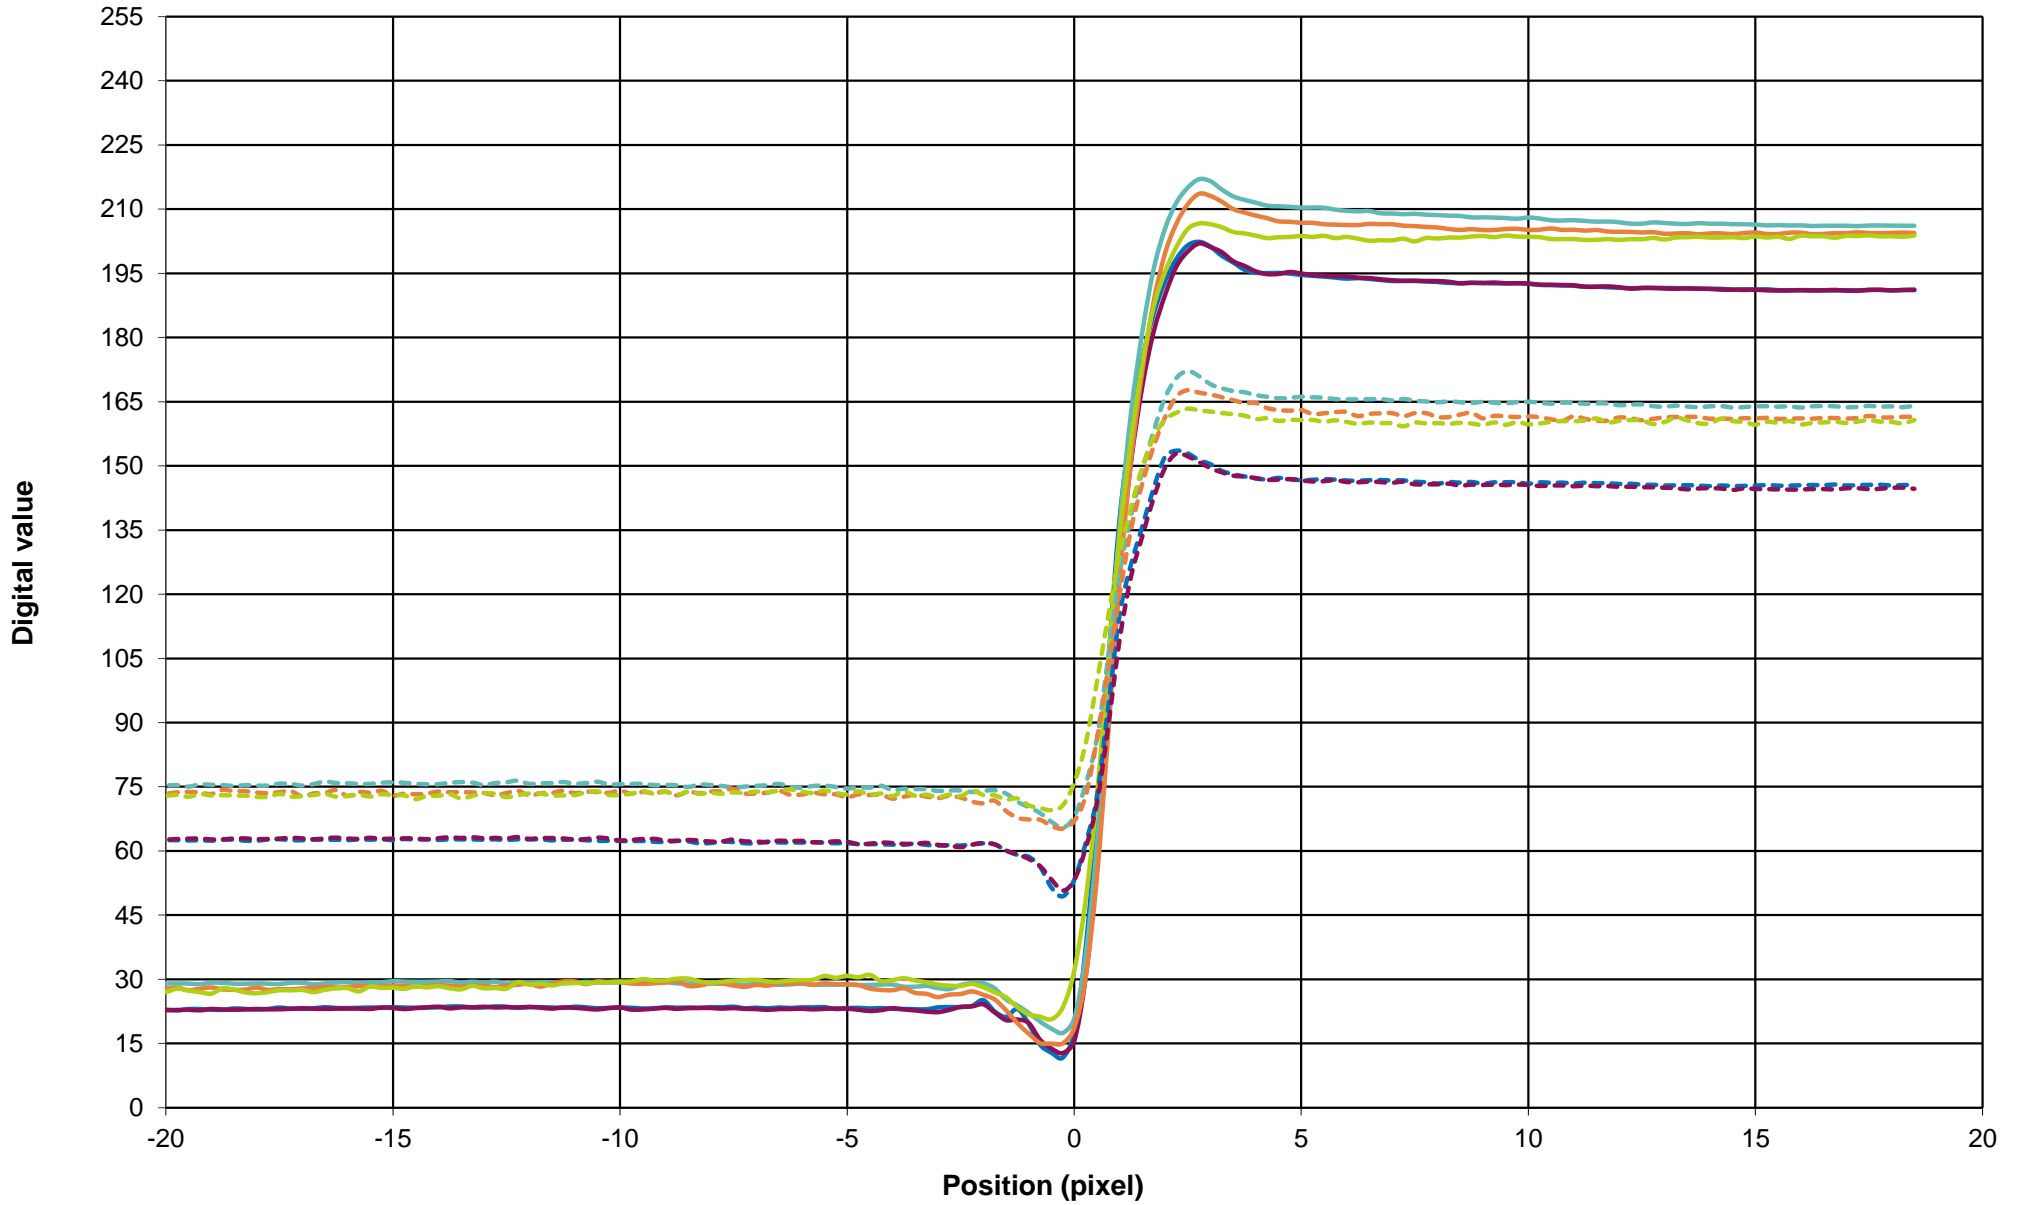

Sony Alpha 9 - Sharpening

ISO100 HC

ISO400 HC

ISO1600 HC

ISO6400 HC

ISO12800 HC

ISO100 LC

ISO400 LC

ISO1600 LC

ISO6400 LC

ISO12800 LC