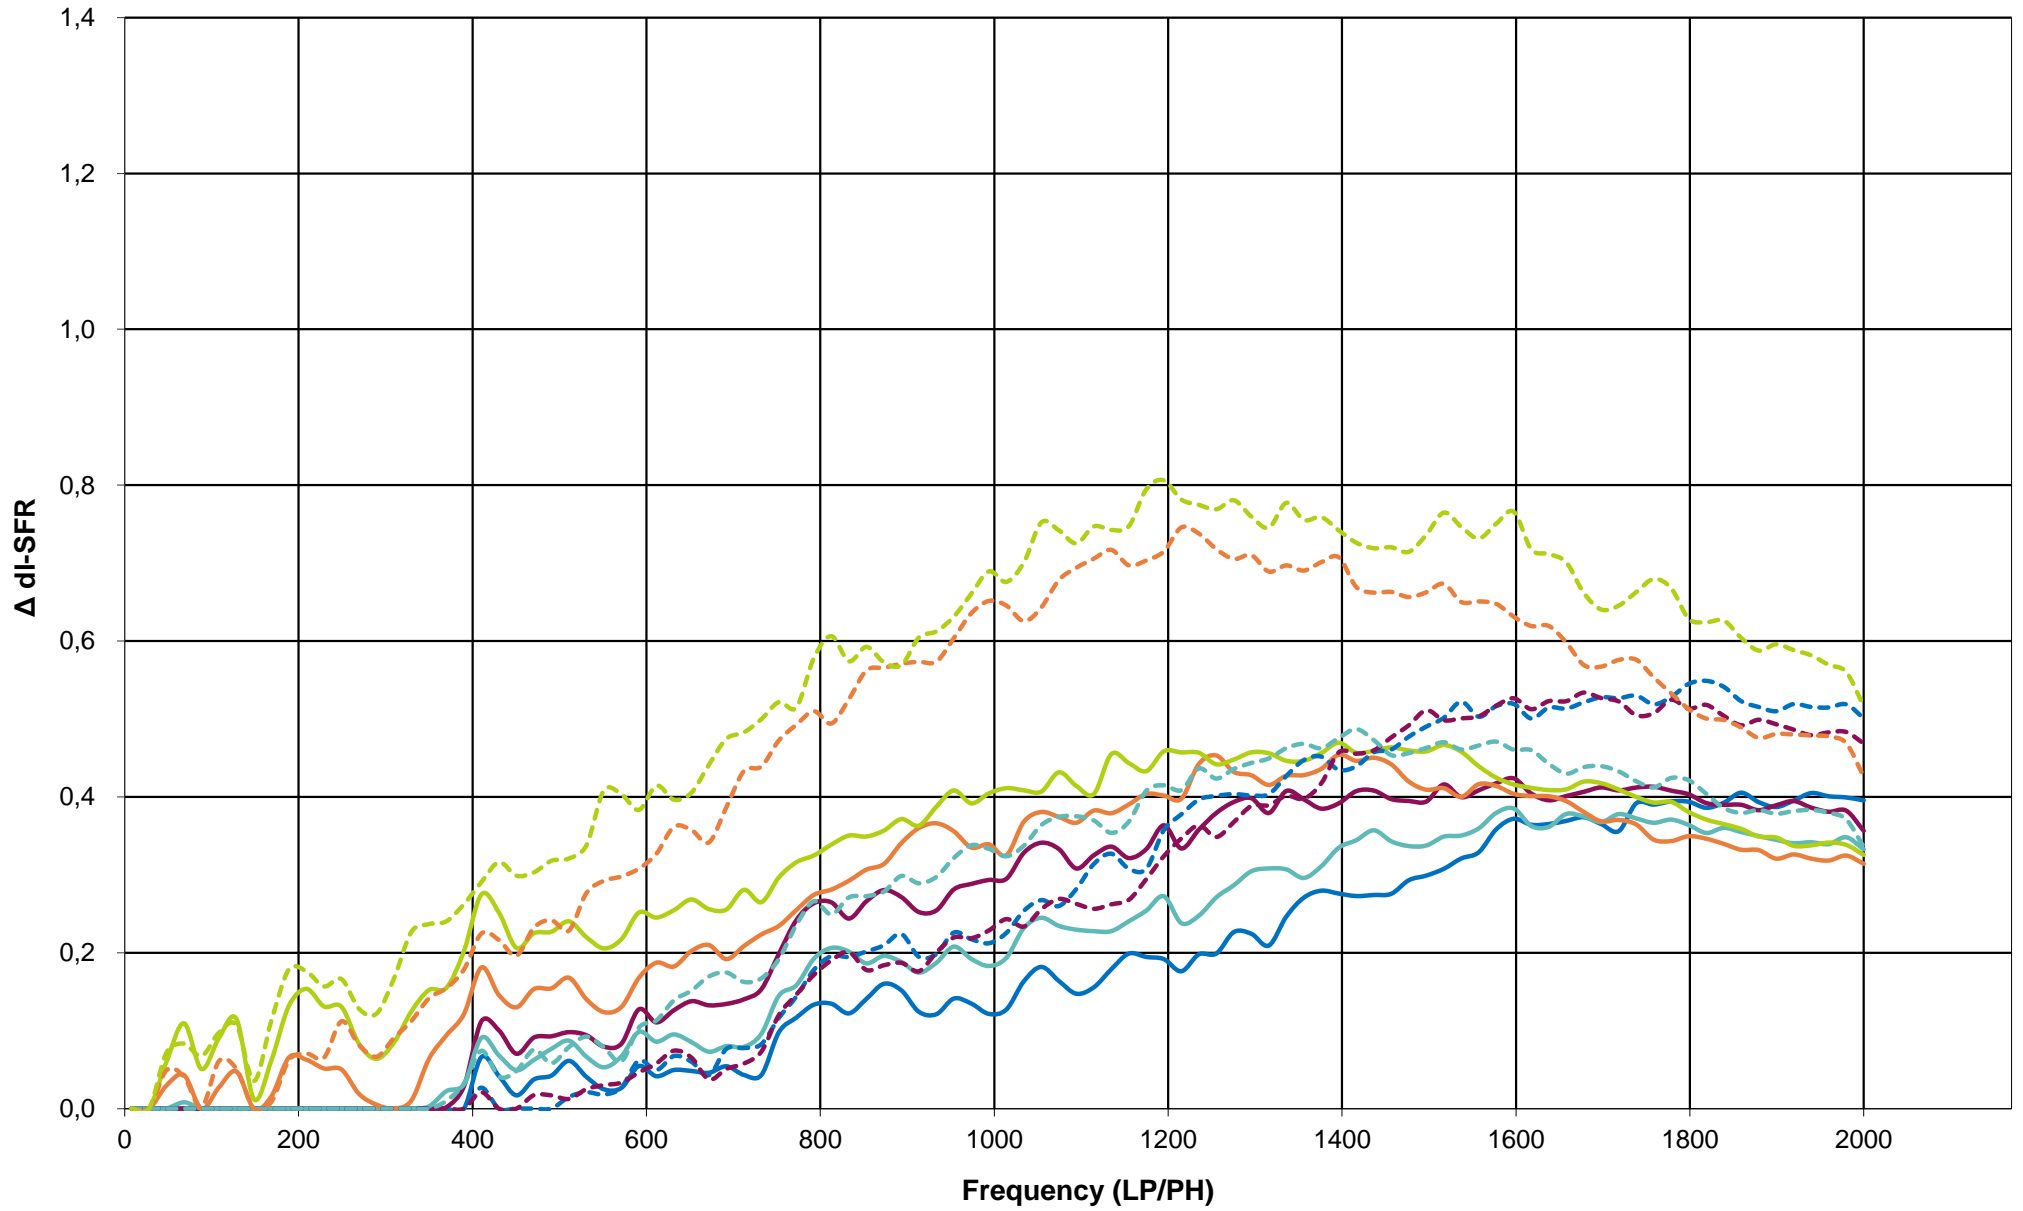

### Sony Alpha 9 - Artifacts

ISO100 HC

ISO400 HC

ISO1600 HC

ISO6400 HC

ISO12800 HC

ISO100 LC

ISO400 LC

ISO1600 LC

ISO6400 LC

ISO12800 LC