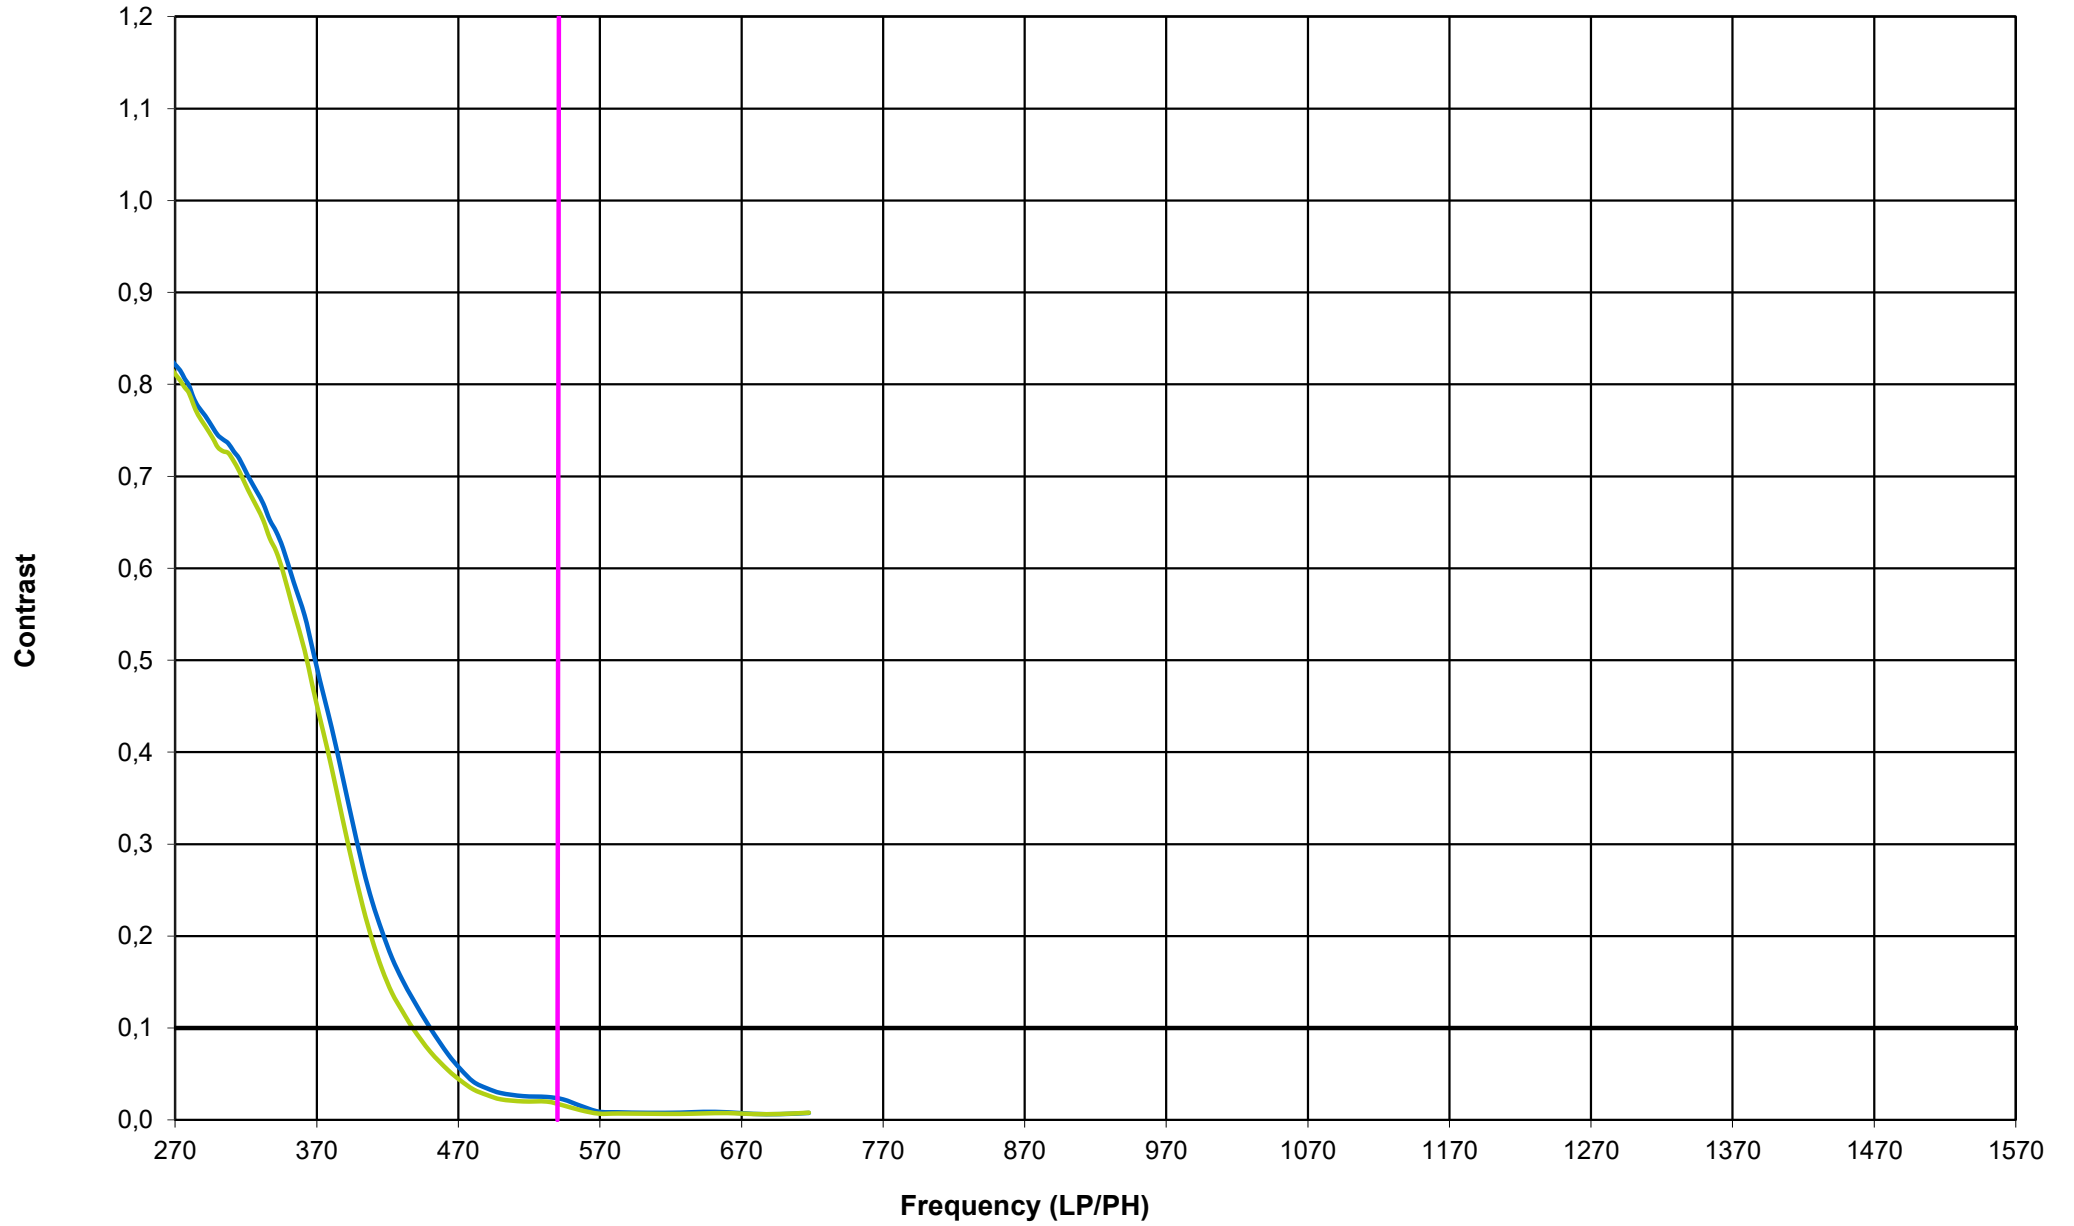

Canon EOS 6D Mark II - Resolution - Video

— ISO low

— ISO high

— 10% contrast

— nyquist frequency